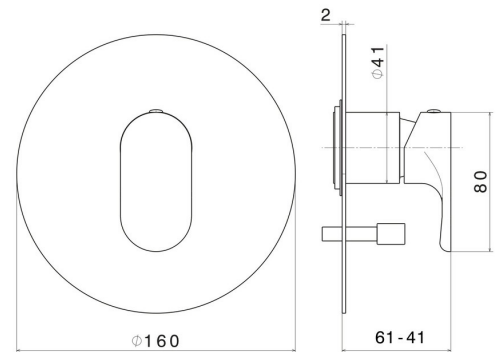

69470E.21.018

Single lever concealed mixer with 2 ways out automatic diverter, 1/2" connections - finish Chrome

FEATURES

Material	Brass
Installation	Wall concealed part
Control type	Single lever
Outlets	2 Ways Out
Required for installation	<u>10843.00.000</u>

TECHNICAL DRAWING

69470E.21.018

Single lever concealed mixer with 2 ways out automatic diverter, 1/2" connections - finish Chrome

AVAILABLE FINISHES

21.018
Chrome

01.014
finish Matt White

01.093
finish Matt Black