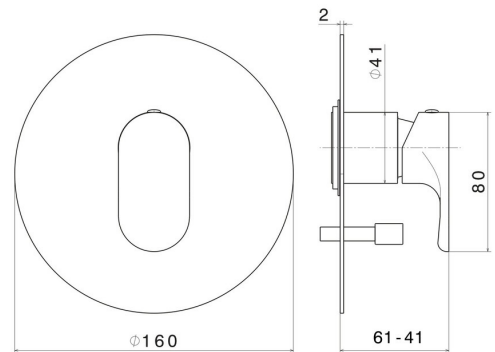

69470E.M0.070

Single lever concealed mixer with 2 ways out automatic diverter, 1/2" connections - finish Titanium Satin

FEATURES

Material	Brass
Installation	Wall concealed part
Control type	Single lever
Outlets	2 Ways Out
Required for installation	<u>10843.00.000</u>

TECHNICAL DRAWING

69470E.M0.070

Single lever concealed mixer with 2 ways out automatic diverter, 1/2" connections - finish Titanium Satin

AVAILABLE FINISHES

M0.070

Titanium Satin

01.014

finish Matt White