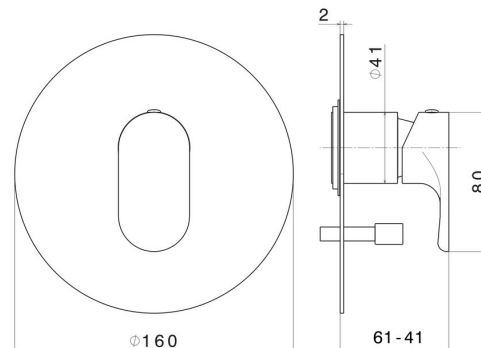

## 69470E.M0.071

Single lever concealed mixer with 2 ways out automatic diverter, 1/2" connections - finish Gold Satin

### FEATURES

---

Material	<b>Brass</b>
Installation	<b>Wall concealed part</b>
Control type	<b>Single lever</b>
Outlets	<b>2 Ways Out</b>
Required for installation	<b><u>10843.00.000</u></b>

### TECHNICAL DRAWING

---

**69470E.M0.071**

Single lever concealed mixer with 2 ways out automatic diverter, 1/2" connections - finish Gold Satin

**AVAILABLE FINISHES**

---

**M0.071**

Gold Satin