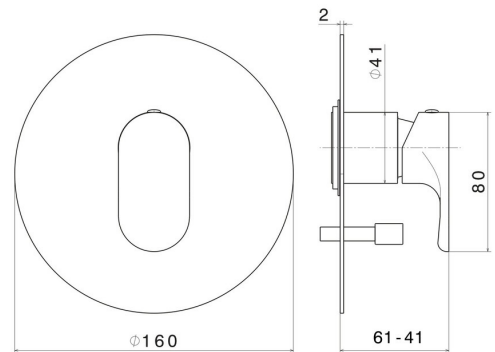

69470E.M0.072

Single lever concealed mixer with 2 ways out automatic diverter, 1/2" connections - finish Copper Satin

FEATURES

Material	Brass
Installation	Wall concealed part
Control type	Single lever
Outlets	2 Ways Out
Required for installation	<u>10843.00.000</u>

TECHNICAL DRAWING

69470E.M0.072

Single lever concealed mixer with 2 ways out automatic diverter, 1/2" connections - finish Copper Satin

AVAILABLE FINISHES

 **M0.072**
Copper Satin

 **01.014**
finish Matt White