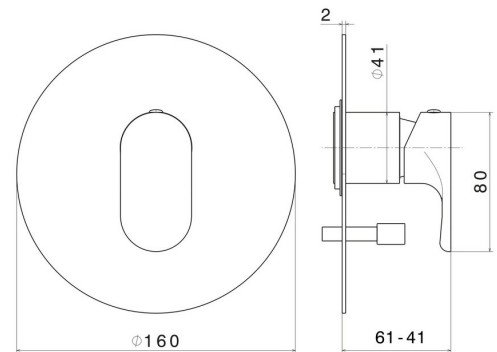

69470E.M0.075

Single lever concealed mixer with 2 ways out automatic diverter, 1/2" connections - finish Copper Glossy

FEATURES

Material	Brass
Installation	Wall concealed part
Control type	Single lever
Outlets	2 Ways Out
Required for installation	<u>10843.00.000</u>

TECHNICAL DRAWING

69470E.M0.075

Single lever concealed mixer with 2 ways out automatic diverter, 1/2" connections - finish Copper Glossy

AVAILABLE FINISHES

 **M0.075**
Copper Glossy

 **01.014**
finish Matt White