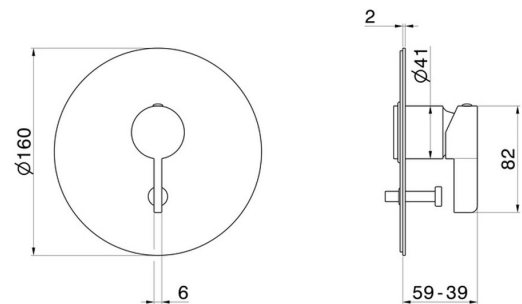

71077E.01.093

Single lever concealed mixer with 2 ways out automatic diverter, 1/2" connections. External part. Ø160 - finish Matt Black

FEATURES

Material	Brass
Installation	Wall concealed part
Control type	Single lever
Diverter type	Automatic diverter
Outlets	2 Ways Out
Water mixing	Mechanical
Required for installation	<u>10843.00.000</u>

TECHNICAL DRAWING

 **AR Preview**
try it in your home

More Details
on our [website](#)

71077E.01.093

Single lever concealed mixer with 2 ways out automatic diverter, 1/2" connections. External part.
Ø160 - finish Matt Black