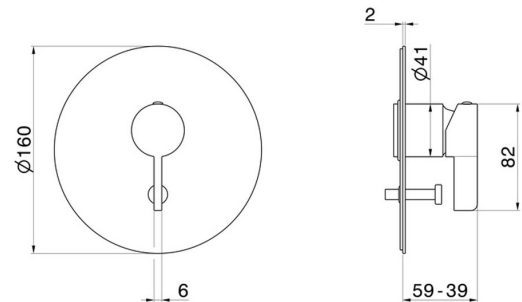

71077E.21.018

Single lever concealed mixer with 2 ways out automatic diverter, 1/2" connections. External part. Ø160 - finish Chrome

FEATURES

Material	Brass
Installation	Wall concealed part
Control type	Single lever
Diverter type	Automatic diverter
Outlets	2 Ways Out
Water mixing	Mechanical
Required for installation	<u>10843.00.000</u>

TECHNICAL DRAWING

 **AR Preview**
try it in your home

More Details
on our [website](#)

71077E.21.018

Single lever concealed mixer with 2 ways out automatic diverter, 1/2" connections. External part.
Ø160 - finish Chrome