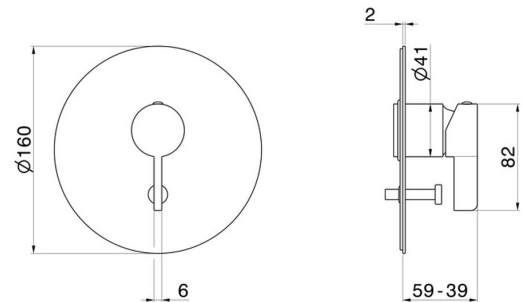

## 71077E.47.083

Single lever concealed mixer with 2 ways out automatic diverter, 1/2" connections. External part. Ø160 - finish Groove Bronze

Groove Bronze

### TECHNICAL DRAWING

**71077E.47.083**

Single lever concealed mixer with 2 ways out automatic diverter, 1/2" connections. External part.  
Ø160 - finish Groove Bronze

**AVAILABLE FINISHES**

---

**47.083**