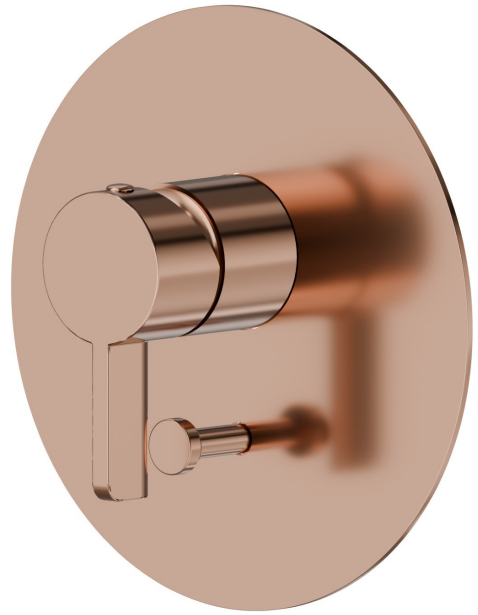

## 71077E.58.061

Single lever concealed mixer with 2 ways out automatic diverter, 1/2" connections. External part. Ø160 - finish PVD Copper Bronze

### FEATURES

Material	<b>Brass</b>
Installation	<b>Wall concealed part</b>
Control type	<b>Single lever</b>
Diverter type	<b>Automatic diverter</b>
Outlets	<b>2 Ways Out</b>
Water mixing	<b>Mechanical</b>
Required for installation	<b><u>10843.00.000</u></b>

### TECHNICAL DRAWING

 **AR Preview**  
try it in your home

**More Details**  
on our [website](#)

**71077E.58.061**

Single lever concealed mixer with 2 ways out automatic diverter, 1/2" connections. External part. Ø160 - finish PVD Copper Bronze