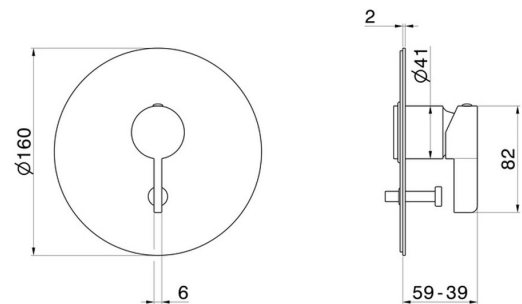

## 71077E.58.061

Single lever concealed mixer with 2 ways out automatic diverter, 1/2" connections. External part. Ø160 - finish PVD Copper Bronze

### TECHNICAL DRAWING

 **AR Preview**  
try it in your home

**More Details**  
on our [website](#)

**71077E.58.061**

Single lever concealed mixer with 2 ways out automatic diverter, 1/2" connections. External part. Ø160 - finish PVD Copper Bronze