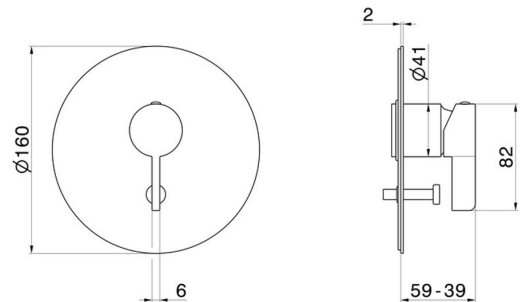

71077E.58.063

Single lever concealed mixer with 2 ways out automatic diverter, 1/2" connections. External part. Ø160 - finish PVD Gun Metal

FEATURES

Material	Brass
Installation	Wall concealed part
Control type	Single lever
Diverter type	Automatic diverter
Outlets	2 Ways Out
Water mixing	Mechanical
Required for installation	<u>10843.00.000</u>

TECHNICAL DRAWING

 **AR Preview**
try it in your home

More Details
on our [website](#)

71077E.58.063

Single lever concealed mixer with 2 ways out automatic diverter, 1/2" connections. External part.
Ø160 - finish PVD Gun Metal