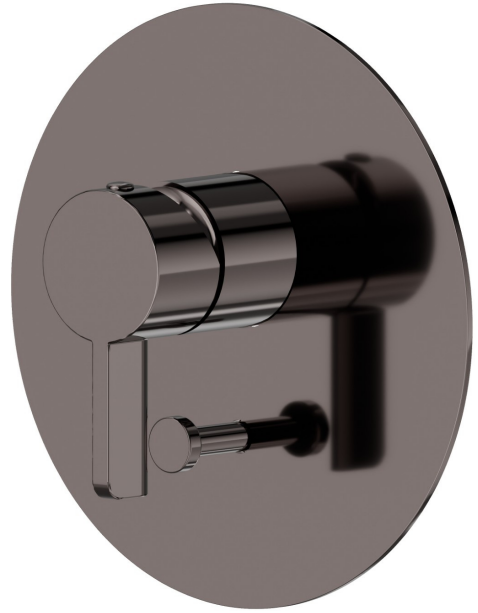

71077E.58.063

Single lever concealed mixer with 2 ways out automatic diverter, 1/2" connections. External part. Ø160 - finish PVD Gun Metal

FEATURES

Material	Brass
Installation	Wall concealed part
Control type	Single lever
Diverter type	Automatic diverter
Outlets	2 Ways Out
Water mixing	Mechanical
Required for installation	<u>10843.00.000</u>

TECHNICAL DRAWING

 **AR Preview**
try it in your home

More Details
on our [website](#)

71077E.58.063

Single lever concealed mixer with 2 ways out automatic diverter, 1/2" connections. External part.
Ø160 - finish PVD Gun Metal