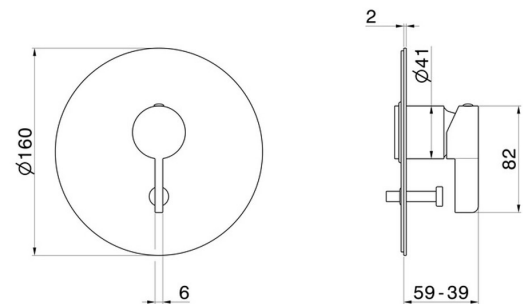

71077E.59.098

Single lever concealed mixer with 2 ways out automatic diverter, 1/2" connections. External part. Ø160 - finish PVD Brushed Pale Gold

FEATURES

Material	Brass
Installation	Wall concealed part
Control type	Single lever
Diverter type	Automatic diverter
Outlets	2 Ways Out
Water mixing	Mechanical
Required for installation	<u>10843.00.000</u>

TECHNICAL DRAWING

71077E.59.098

Single lever concealed mixer with 2 ways out automatic diverter, 1/2" connections. External part.
Ø160 - finish PVD Brushed Pale Gold

AVAILABLE FINISHES

59.098

PVD Brushed Pale Gold