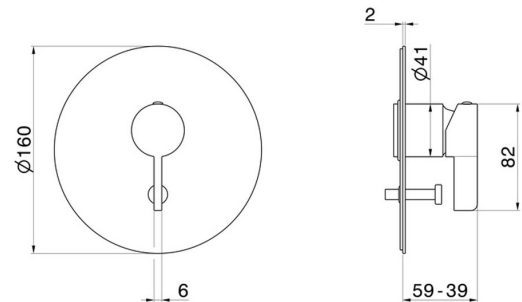

## 71077E.61.020

Single lever concealed mixer with 2 ways out automatic diverter, 1/2" connections. External part. Ø160 - finish PVD Glossy Gold

### TECHNICAL DRAWING

 **AR Preview**  
try it in your home

**More Details**  
on our [website](#)

**71077E.61.020**

Single lever concealed mixer with 2 ways out automatic diverter, 1/2" connections. External part. Ø160 - finish PVD Glossy Gold