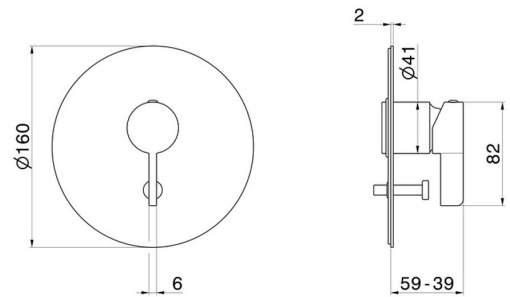

**71177E.01.093**

Single lever concealed mixer with 2 ways out automatic diverter, 1/2" connections. External part. Ø160. LUXURY - finish Matt Black

**FEATURES**

Material	<b>Brass</b>
Installation	<b>Wall concealed part</b>
Control type	<b>Single lever</b>
Diverter type	<b>Automatic diverter</b>
Outlets	<b>2 Ways Out</b>
Water mixing	<b>Mechanical</b>
Required for installation	<b><u>10843.00.000</u></b>

**TECHNICAL DRAWING**

 **AR Preview**  
try it in your home

**More Details**  
on our [website](#)

**71177E.01.093**

Single lever concealed mixer with 2 ways out automatic diverter, 1/2" connections. External part. Ø160. LUXURY - finish Matt Black