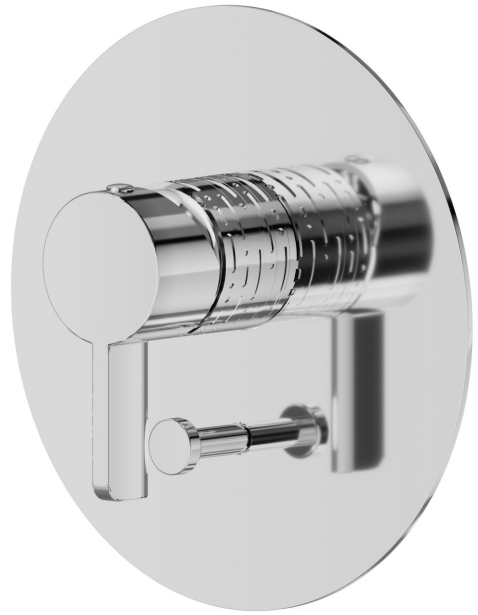

**71177E.21.018**

Single lever concealed mixer with 2 ways out automatic diverter, 1/2" connections. External part. Ø160. LUXURY - finish Chrome

**FEATURES**

|                           |                            |
|---------------------------|----------------------------|
| Material                  | <b>Brass</b>               |
| Installation              | <b>Wall concealed part</b> |
| Control type              | <b>Single lever</b>        |
| Diverter type             | <b>Automatic diverter</b>  |
| Outlets                   | <b>2 Ways Out</b>          |
| Water mixing              | <b>Mechanical</b>          |
| Required for installation | <b><u>10843.00.000</u></b> |

**TECHNICAL DRAWING**

**71177E.21.018**

Single lever concealed mixer with 2 ways out automatic diverter, 1/2" connections. External part. Ø160. LUXURY - finish Chrome

**AVAILABLE FINISHES**

---

**21.018**  
Chrome