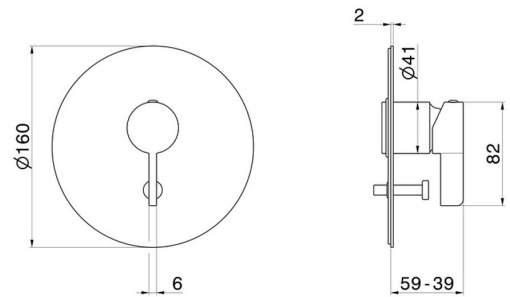

**71177E.21.018**

Single lever concealed mixer with 2 ways out automatic diverter, 1/2" connections. External part. Ø160. LUXURY - finish Chrome

**FEATURES**

|                           |                            |
|---------------------------|----------------------------|
| Material                  | <b>Brass</b>               |
| Installation              | <b>Wall concealed part</b> |
| Control type              | <b>Single lever</b>        |
| Diverter type             | <b>Automatic diverter</b>  |
| Outlets                   | <b>2 Ways Out</b>          |
| Water mixing              | <b>Mechanical</b>          |
| Required for installation | <b><u>10843.00.000</u></b> |

**TECHNICAL DRAWING**

**71177E.21.018**

Single lever concealed mixer with 2 ways out automatic diverter, 1/2" connections. External part. Ø160. LUXURY - finish Chrome

**AVAILABLE FINISHES**

---

**21.018**  
Chrome