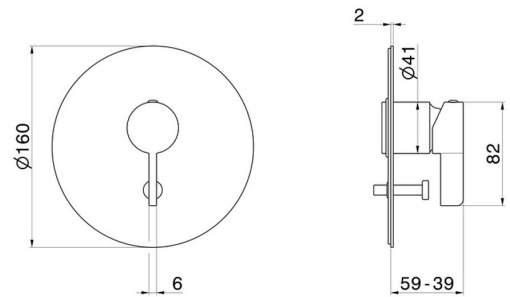

71177E.47.083

Single lever concealed mixer with 2 ways out automatic diverter, 1/2" connections. External part. Ø160. LUXURY - finish Groove Bronze

FEATURES

Material	Brass
Installation	Wall concealed part
Control type	Single lever
Diverter type	Automatic diverter
Outlets	2 Ways Out
Water mixing	Mechanical
Required for installation	<u>10843.00.000</u>

TECHNICAL DRAWING

71177E.47.083

Single lever concealed mixer with 2 ways out automatic diverter, 1/2" connections. External part. Ø160. LUXURY - finish Groove Bronze

AVAILABLE FINISHES

47.083

Groove Bronze