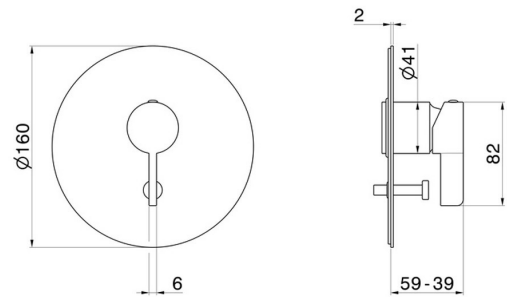

71177E.58.061

Single lever concealed mixer with 2 ways out automatic diverter, 1/2" connections. External part. Ø160. LUXURY - finish PVD Copper Bronze

FEATURES

| | |
|---------------------------|----------------------------|
| Material | Brass |
| Installation | Wall concealed part |
| Control type | Single lever |
| Diverter type | Automatic diverter |
| Outlets | 2 Ways Out |
| Water mixing | Mechanical |
| Required for installation | <u>10843.00.000</u> |

TECHNICAL DRAWING

71177E.58.061

Single lever concealed mixer with 2 ways out automatic diverter, 1/2" connections. External part. Ø160. LUXURY - finish PVD Copper Bronze

AVAILABLE FINISHES

58.061
PVD Copper Bronze