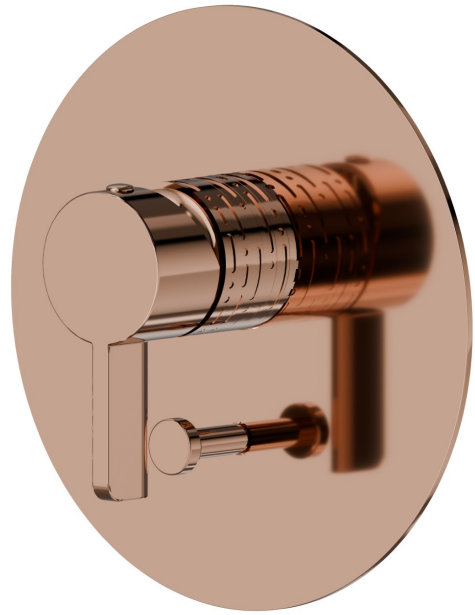

71177E.58.061

Single lever concealed mixer with 2 ways out automatic diverter, 1/2" connections. External part. Ø160. LUXURY - finish PVD Copper Bronze

FEATURES

| | |
|---------------------------|----------------------------|
| Material | Brass |
| Installation | Wall concealed part |
| Control type | Single lever |
| Diverter type | Automatic diverter |
| Outlets | 2 Ways Out |
| Water mixing | Mechanical |
| Required for installation | <u>10843.00.000</u> |

TECHNICAL DRAWING

71177E.58.061

Single lever concealed mixer with 2 ways out automatic diverter, 1/2" connections. External part. Ø160. LUXURY - finish PVD Copper Bronze

AVAILABLE FINISHES

58.061
PVD Copper Bronze

01.093
finish Matt Black

21.018
finish Chrome

47.083
finish Groove Bronze

58.063
finish PVD Gun Metal

59.098
finish PVD Brushed Pale Gold

61.020
finish PVD Glossy Gold