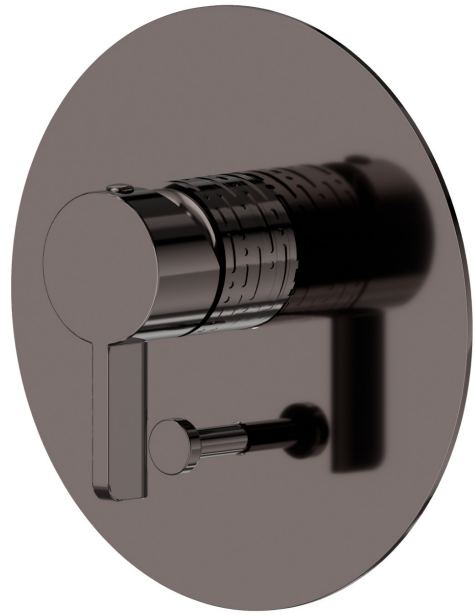

71177E.58.063

Single lever concealed mixer with 2 ways out automatic diverter, 1/2" connections. External part. Ø160. LUXURY - finish PVD Gun Metal

FEATURES

Material	Brass
Installation	Wall concealed part
Control type	Single lever
Diverter type	Automatic diverter
Outlets	2 Ways Out
Water mixing	Mechanical
Required for installation	<u>10843.00.000</u>

TECHNICAL DRAWING

71177E.58.063

Single lever concealed mixer with 2 ways out automatic diverter, 1/2" connections. External part. Ø160. LUXURY - finish PVD Gun Metal

AVAILABLE FINISHES

58.063

PVD Gun Metal