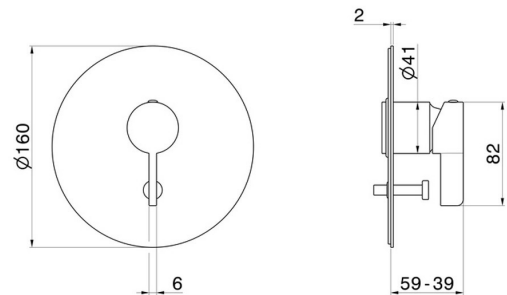

71177E.58.063

Single lever concealed mixer with 2 ways out automatic diverter, 1/2" connections. External part. Ø160. LUXURY - finish PVD Gun Metal

FEATURES

Material	Brass
Installation	Wall concealed part
Control type	Single lever
Diverter type	Automatic diverter
Outlets	2 Ways Out
Water mixing	Mechanical
Required for installation	<u>10843.00.000</u>

TECHNICAL DRAWING

71177E.58.063

Single lever concealed mixer with 2 ways out automatic diverter, 1/2" connections. External part. Ø160. LUXURY - finish PVD Gun Metal

AVAILABLE FINISHES

58.063

PVD Gun Metal