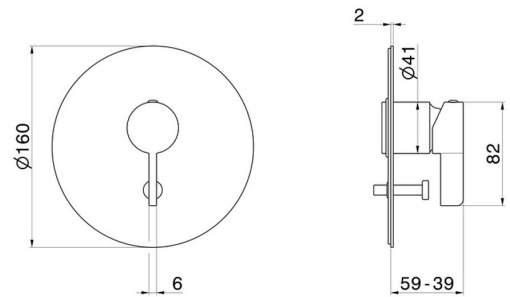

71177E.59.098

Single lever concealed mixer with 2 ways out automatic diverter, 1/2" connections. External part. Ø160. LUXURY - finish PVD Brushed Pale Gold

FEATURES

Material	Brass
Installation	Wall concealed part
Control type	Single lever
Diverter type	Automatic diverter
Outlets	2 Ways Out
Water mixing	Mechanical
Required for installation	<u>10843.00.000</u>

TECHNICAL DRAWING

71177E.59.098

Single lever concealed mixer with 2 ways out automatic diverter, 1/2" connections. External part. Ø160. LUXURY - finish PVD Brushed Pale Gold

AVAILABLE FINISHES

59.098

PVD Brushed Pale Gold