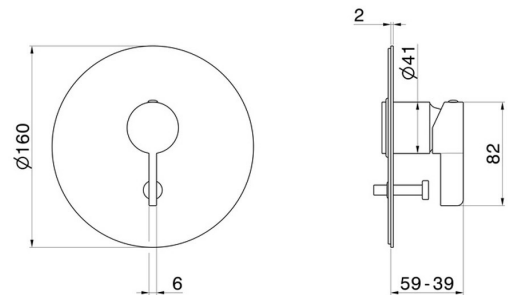

## 71177E.61.020

Single lever concealed mixer with 2 ways out automatic diverter, 1/2" connections. External part. Ø160. LUXURY - finish PVD Glossy Gold

### TECHNICAL DRAWING

**71177E.61.020**

Single lever concealed mixer with 2 ways out automatic diverter, 1/2" connections. External part. Ø160. LUXURY - finish PVD Glossy Gold

**AVAILABLE FINISHES**

---

**61.020**