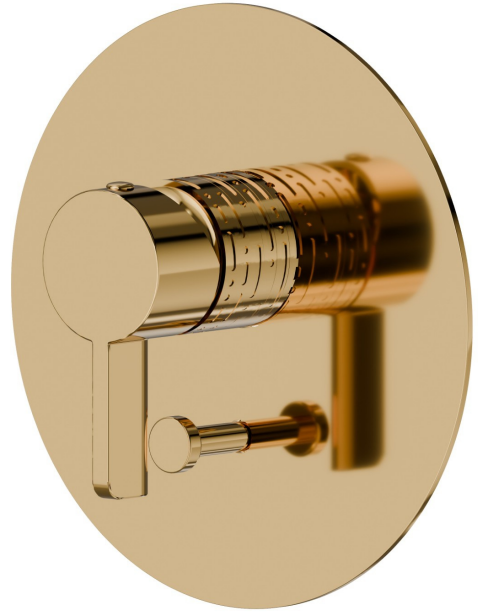

## 71177E.61.020

Single lever concealed mixer with 2 ways out automatic diverter, 1/2" connections. External part. Ø160. LUXURY - finish PVD Glossy Gold

### FEATURES

|                           |                            |
|---------------------------|----------------------------|
| Material                  | <b>Brass</b>               |
| Installation              | <b>Wall concealed part</b> |
| Control type              | <b>Single lever</b>        |
| Diverter type             | <b>Automatic diverter</b>  |
| Outlets                   | <b>2 Ways Out</b>          |
| Water mixing              | <b>Mechanical</b>          |
| Required for installation | <b><u>10843.00.000</u></b> |

### TECHNICAL DRAWING

**71177E.61.020**

Single lever concealed mixer with 2 ways out automatic diverter, 1/2" connections. External part. Ø160. LUXURY - finish PVD Glossy Gold

**AVAILABLE FINISHES**

---

**61.020**

PVD Glossy Gold

**01.093**

finish Matt Black

**21.018**

finish Chrome

**47.083**

finish Groove Bronze

**58.061**