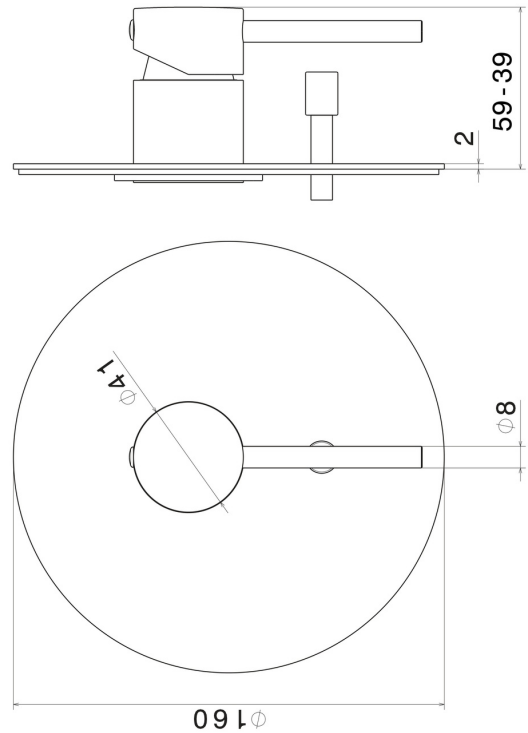

4270E.01.014

Single lever concealed mixer with 2 ways out automatic diverter, 1/2" connections. External part - finish Matt White

FEATURES

Material	Brass
Installation	Wall concealed part
Control type	Single lever
Diverter type	Automatic diverter
Outlets	2 Ways Out
Water mixing	Mechanical
Required for installation	<u>10843.00.000</u>

TECHNICAL DRAWING

4270E.01.014

Single lever concealed mixer with 2 ways out automatic diverter, 1/2" connections. External part - finish Matt White

AVAILABLE FINISHES

01.014

Matt White

01.093

finish Matt Black