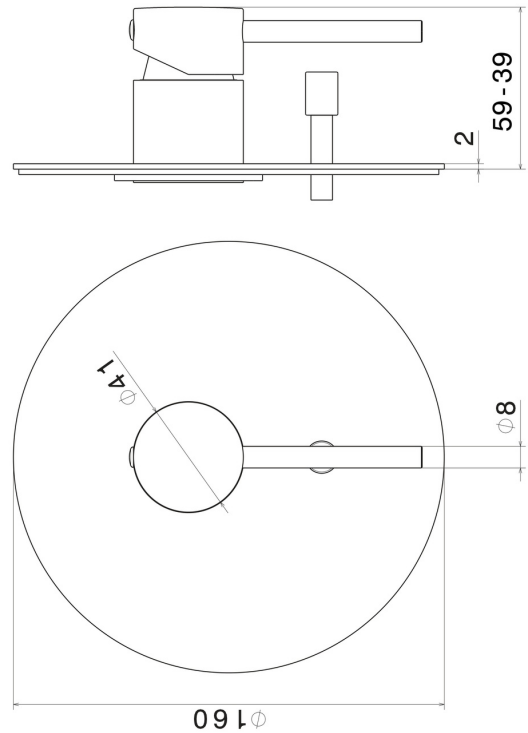

4270E.01.093

Single lever concealed mixer with 2 ways out automatic diverter, 1/2" connections. External part - finish Matt Black

FEATURES

Material	Brass
Installation	Wall concealed part
Control type	Single lever
Diverter type	Automatic diverter
Outlets	2 Ways Out
Water mixing	Mechanical
Required for installation	<u>10843.00.000</u>

TECHNICAL DRAWING

 **AR Preview**
try it in your home

More Details
on our [website](#)

4270E.01.093

Single lever concealed mixer with 2 ways out automatic diverter, 1/2" connections. External part - finish Matt Black