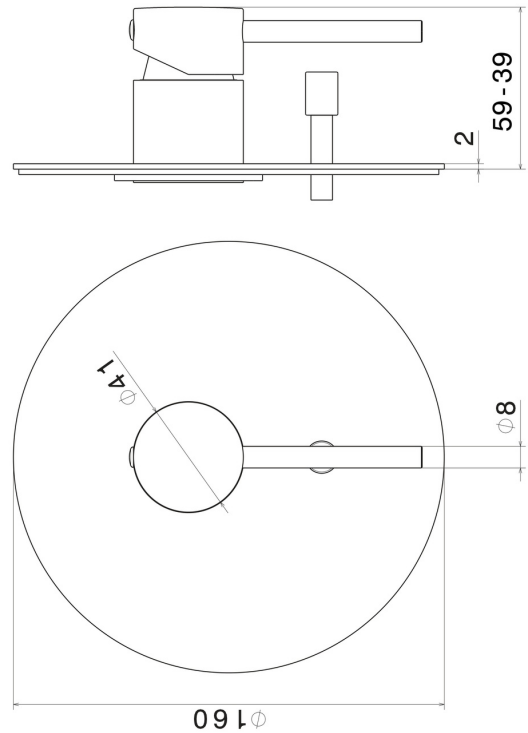

## 4270E.21.018

Single lever concealed mixer with 2 ways out automatic diverter, 1/2" connections. External part - finish Chrome

### FEATURES

Material	<b>Brass</b>
Installation	<b>Wall concealed part</b>
Control type	<b>Single lever</b>
Diverter type	<b>Automatic diverter</b>
Outlets	<b>2 Ways Out</b>
Water mixing	<b>Mechanical</b>
Required for installation	<b><u>10843.00.000</u></b>

### TECHNICAL DRAWING

 **AR Preview**  
try it in your home

**More Details**  
on our [website](#)

**4270E.21.018**

Single lever concealed mixer with 2 ways out automatic diverter, 1/2" connections. External part - finish Chrome