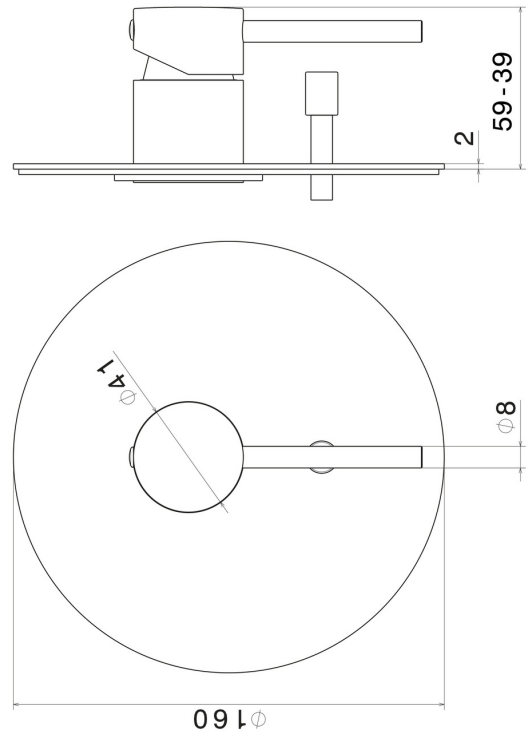

**4270E.47.083**

Single lever concealed mixer with 2 ways out automatic diverter, 1/2" connections. External part - finish Groove Bronze

**FEATURES**

Material	<b>Brass</b>
Installation	<b>Wall concealed part</b>
Control type	<b>Single lever</b>
Diverter type	<b>Automatic diverter</b>
Outlets	<b>2 Ways Out</b>
Water mixing	<b>Mechanical</b>
Required for installation	<b><u>10843.00.000</u></b>

**TECHNICAL DRAWING**

**4270E.47.083**

Single lever concealed mixer with 2 ways out automatic diverter, 1/2" connections. External part - finish Groove Bronze

**AVAILABLE FINISHES**

---

**47.083**

Groove Bronze