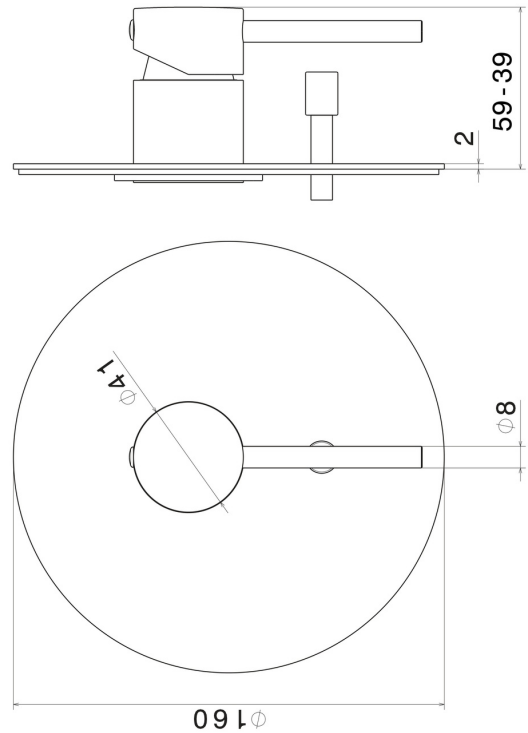

4270E.58.061

Single lever concealed mixer with 2 ways out automatic diverter, 1/2" connections. External part - finish PVD Copper Bronze

FEATURES

Material	Brass
Installation	Wall concealed part
Control type	Single lever
Diverter type	Automatic diverter
Outlets	2 Ways Out
Water mixing	Mechanical
Required for installation	<u>10843.00.000</u>

TECHNICAL DRAWING

 **AR Preview**
try it in your home

More Details
on our [website](#)

4270E.58.061

Single lever concealed mixer with 2 ways out automatic diverter, 1/2" connections. External part - finish PVD Copper Bronze