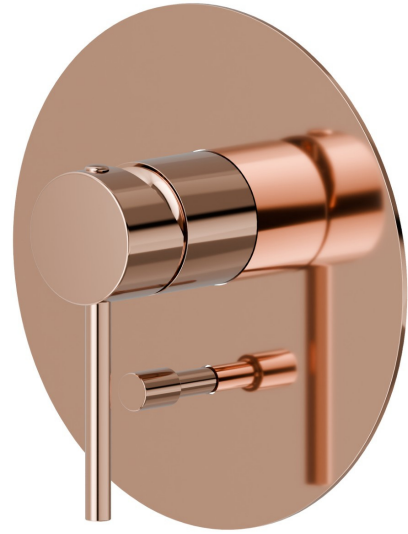

4270E.58.061

Single lever concealed mixer with 2 ways out automatic diverter, 1/2" connections. External part - finish PVD Copper Bronze

FEATURES

Material	Brass
Installation	Wall concealed part
Control type	Single lever
Diverter type	Automatic diverter
Outlets	2 Ways Out
Water mixing	Mechanical
Required for installation	<u>10843.00.000</u>

TECHNICAL DRAWING

 **AR Preview**
try it in your home

More Details
on our [website](#)

4270E.58.061

Single lever concealed mixer with 2 ways out automatic diverter, 1/2" connections. External part - finish PVD Copper Bronze

AVAILABLE FINISHES

58.061

PVD Copper Bronze

01.014

finish Matt White

01.093

finish Matt Black

21.018