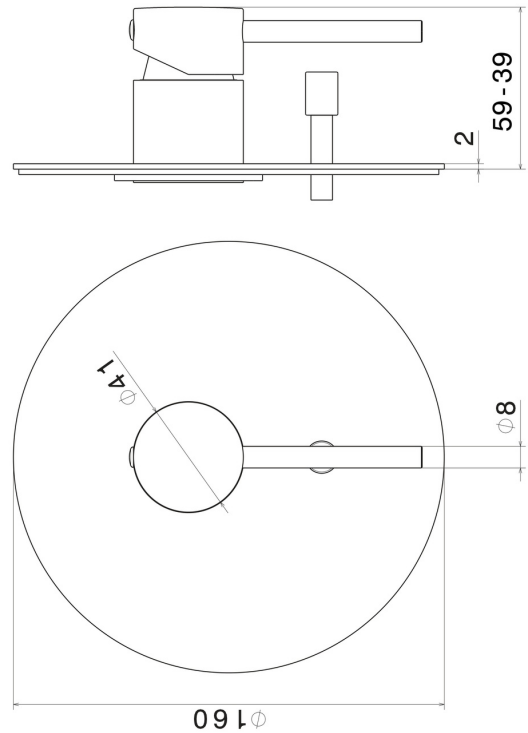

**4270E.58.063**

Single lever concealed mixer with 2 ways out automatic diverter, 1/2" connections. External part - finish PVD Gun Metal

**FEATURES**

Material	<b>Brass</b>
Installation	<b>Wall concealed part</b>
Control type	<b>Single lever</b>
Diverter type	<b>Automatic diverter</b>
Outlets	<b>2 Ways Out</b>
Water mixing	<b>Mechanical</b>
Required for installation	<b><u>10843.00.000</u></b>

**TECHNICAL DRAWING**

**4270E.58.063**

Single lever concealed mixer with 2 ways out automatic diverter, 1/2" connections. External part - finish PVD Gun Metal

**AVAILABLE FINISHES**

---

**58.063**

PVD Gun Metal