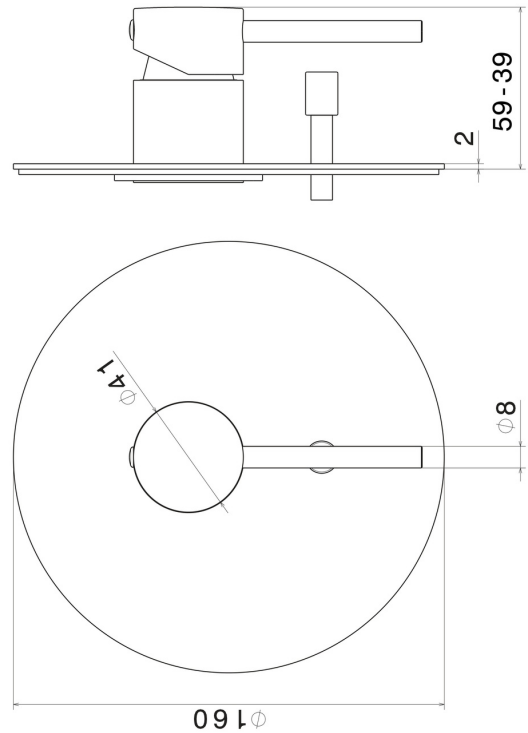

**4270E.59.064**

Single lever concealed mixer with 2 ways out automatic diverter, 1/2" connections. External part - finish PVD Brushed Gun Metal

**FEATURES**

Material	<b>Brass</b>
Installation	<b>Wall concealed part</b>
Control type	<b>Single lever</b>
Diverter type	<b>Automatic diverter</b>
Outlets	<b>2 Ways Out</b>
Water mixing	<b>Mechanical</b>
Required for installation	<b><u>10843.00.000</u></b>

**TECHNICAL DRAWING**

**4270E.59.064**

Single lever concealed mixer with 2 ways out automatic diverter, 1/2" connections. External part - finish PVD Brushed Gun Metal

**AVAILABLE FINISHES**

---

**59.064**

PVD Brushed Gun Metal