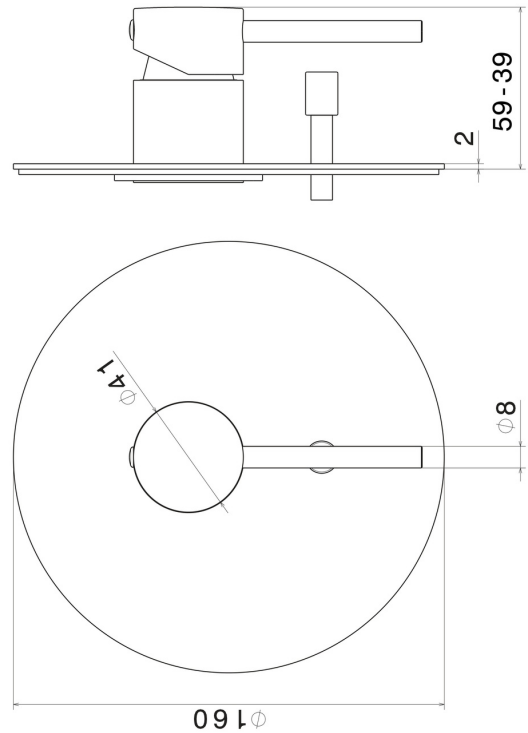

**4270E.59.066**

Single lever concealed mixer with 2 ways out automatic diverter, 1/2" connections. External part - finish PVD Brushed steel

**FEATURES**

Material	<b>Brass</b>
Installation	<b>Wall concealed part</b>
Control type	<b>Single lever</b>
Diverter type	<b>Automatic diverter</b>
Outlets	<b>2 Ways Out</b>
Water mixing	<b>Mechanical</b>
Required for installation	<b><u>10843.00.000</u></b>

**TECHNICAL DRAWING**

**4270E.59.066**

Single lever concealed mixer with 2 ways out automatic diverter, 1/2" connections. External part - finish PVD Brushed steel

**AVAILABLE FINISHES**

---

**59.066**

PVD Brushed steel