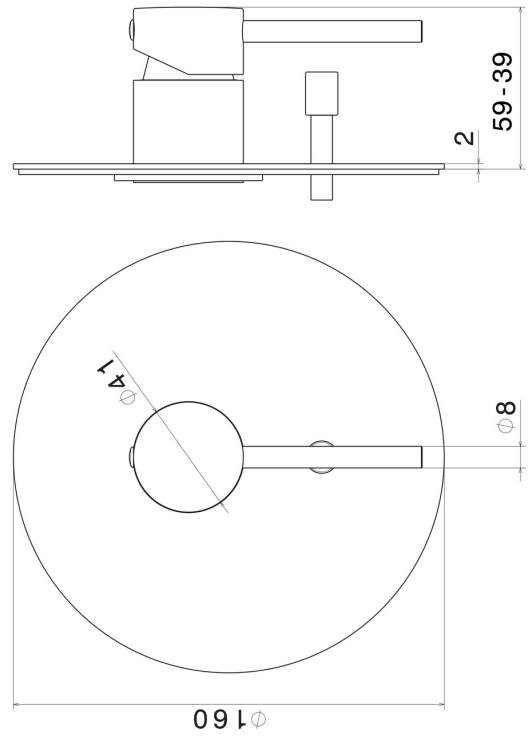

**4270E.59.067**

Single lever concealed mixer with 2 ways out automatic diverter, 1/2" connections. External part - finish PVD Brushed Copper Bronze

PVD Brushed Copper Bronze

**FEATURES**

Material	<b>Brass</b>
Installation	<b>Wall concealed part</b>
Control type	<b>Single lever</b>
Diverter type	<b>Automatic diverter</b>
Outlets	<b>2 Ways Out</b>
Water mixing	<b>Mechanical</b>
Required for installation	<b><u>10843.00.000</u></b>

**TECHNICAL DRAWING**

**4270E.59.067**

Single lever concealed mixer with 2 ways out automatic diverter, 1/2" connections. External part - finish PVD Brushed Copper Bronze

**AVAILABLE FINISHES**

---

**59.067**