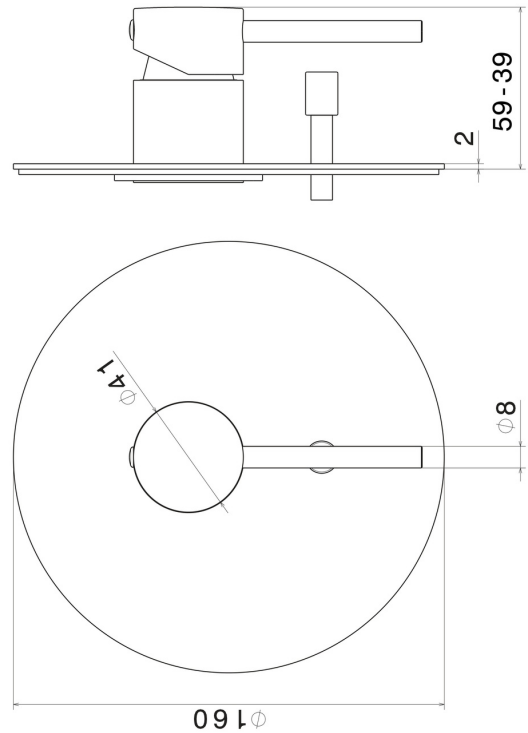

**4270E.59.097**

Single lever concealed mixer with 2 ways out automatic diverter, 1/2" connections. External part - finish PVD Brushed Gold

**FEATURES**

Material	<b>Brass</b>
Installation	<b>Wall concealed part</b>
Control type	<b>Single lever</b>
Diverter type	<b>Automatic diverter</b>
Outlets	<b>2 Ways Out</b>
Water mixing	<b>Mechanical</b>
Required for installation	<b><u>10843.00.000</u></b>

**TECHNICAL DRAWING**

**4270E.59.097**

Single lever concealed mixer with 2 ways out automatic diverter, 1/2" connections. External part - finish PVD Brushed Gold

**AVAILABLE FINISHES**

---

**59.097**

PVD Brushed Gold