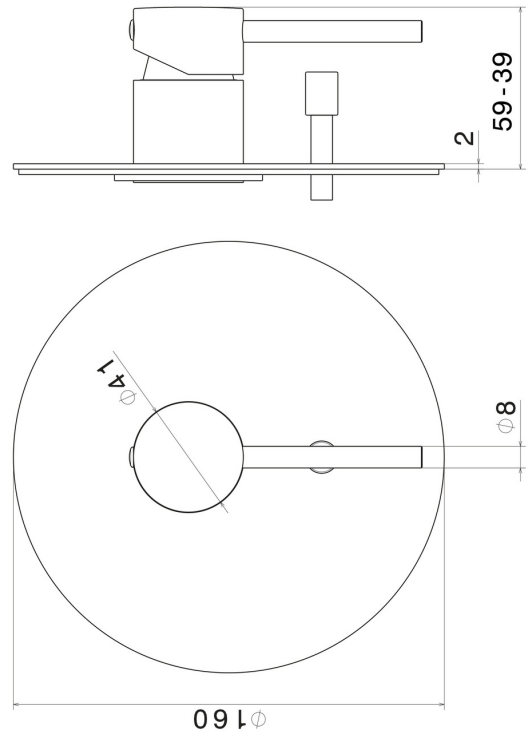

4270E.59.098

Single lever concealed mixer with 2 ways out automatic diverter, 1/2" connections. External part - finish PVD Brushed Pale Gold

FEATURES

Material	Brass
Installation	Wall concealed part
Control type	Single lever
Diverter type	Automatic diverter
Outlets	2 Ways Out
Water mixing	Mechanical
Required for installation	<u>10843.00.000</u>

TECHNICAL DRAWING

4270E.59.098

Single lever concealed mixer with 2 ways out automatic diverter, 1/2" connections. External part - finish PVD Brushed Pale Gold

AVAILABLE FINISHES

59.098

PVD Brushed Pale Gold