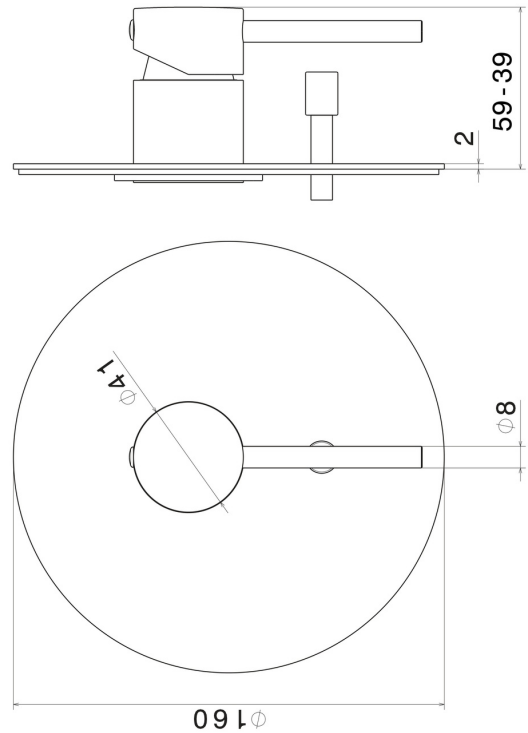

4270E.M0.070

Single lever concealed mixer with 2 ways out automatic diverter, 1/2" connections. External part - finish Titanium Satin

FEATURES

Material	Brass
Installation	Wall concealed part
Control type	Single lever
Diverter type	Automatic diverter
Outlets	2 Ways Out
Water mixing	Mechanical
Required for installation	<u>10843.00.000</u>

TECHNICAL DRAWING

4270E.M0.070

Single lever concealed mixer with 2 ways out automatic diverter, 1/2" connections. External part - finish Titanium Satin

AVAILABLE FINISHES

M0.070

Titanium Satin

01.014

finish Matt White