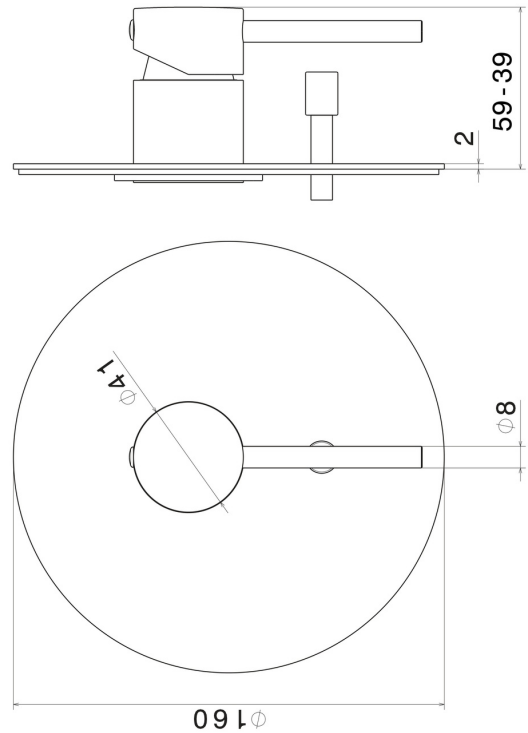

**4270E.M0.071**

Single lever concealed mixer with 2 ways out automatic diverter, 1/2" connections. External part - finish Gold Satin

**FEATURES**

Material	<b>Brass</b>
Installation	<b>Wall concealed part</b>
Control type	<b>Single lever</b>
Diverter type	<b>Automatic diverter</b>
Outlets	<b>2 Ways Out</b>
Water mixing	<b>Mechanical</b>
Required for installation	<b><u>10843.00.000</u></b>

**TECHNICAL DRAWING**

**4270E.M0.071**

Single lever concealed mixer with 2 ways out automatic diverter, 1/2" connections. External part - finish Gold Satin

**AVAILABLE FINISHES**

---

**M0.071**

Gold Satin

**01.014**