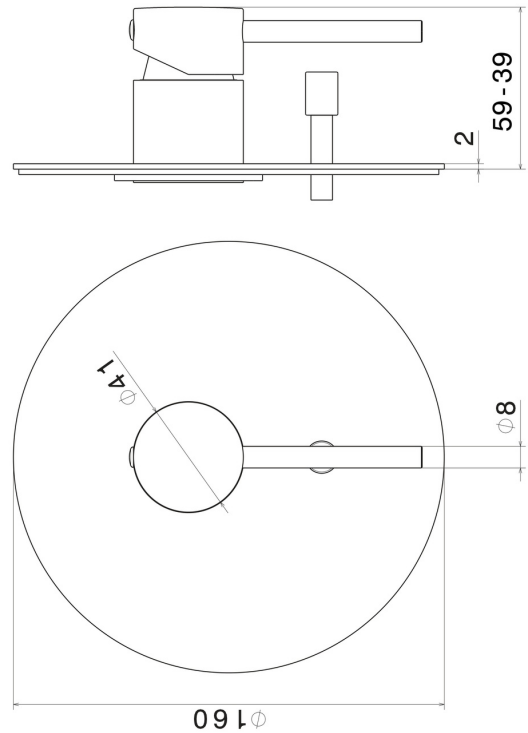

4270E.M0.072

Single lever concealed mixer with 2 ways out automatic diverter, 1/2" connections. External part - finish Copper Satin

FEATURES

| | |
|---------------------------|----------------------------|
| Material | Brass |
| Installation | Wall concealed part |
| Control type | Single lever |
| Diverter type | Automatic diverter |
| Outlets | 2 Ways Out |
| Water mixing | Mechanical |
| Required for installation | <u>10843.00.000</u> |

TECHNICAL DRAWING

4270E.M0.072

Single lever concealed mixer with 2 ways out automatic diverter, 1/2" connections. External part - finish Copper Satin

AVAILABLE FINISHES

M0.072

Copper Satin

01.014

finish Matt White