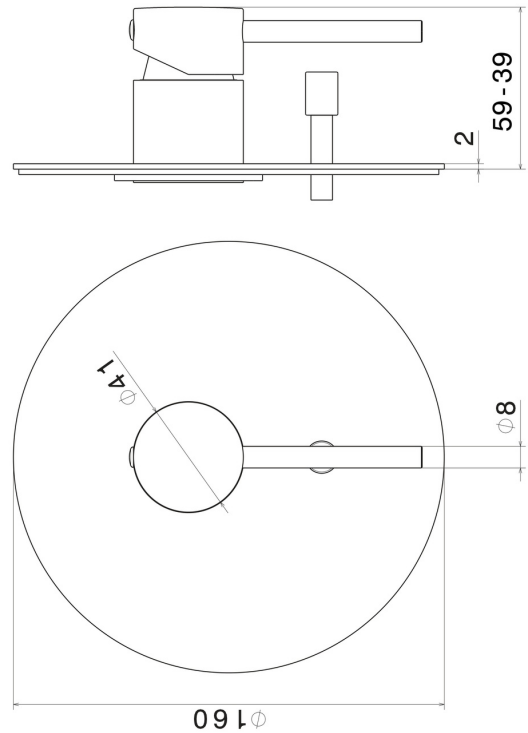

4270E.M0.075

Single lever concealed mixer with 2 ways out automatic diverter, 1/2" connections. External part - finish Copper Glossy

FEATURES

Material	Brass
Installation	Wall concealed part
Control type	Single lever
Diverter type	Automatic diverter
Outlets	2 Ways Out
Water mixing	Mechanical
Required for installation	<u>10843.00.000</u>

TECHNICAL DRAWING

4270E.M0.075

Single lever concealed mixer with 2 ways out automatic diverter, 1/2" connections. External part - finish Copper Glossy

AVAILABLE FINISHES

M0.075

Copper Glossy

01.014

finish Matt White