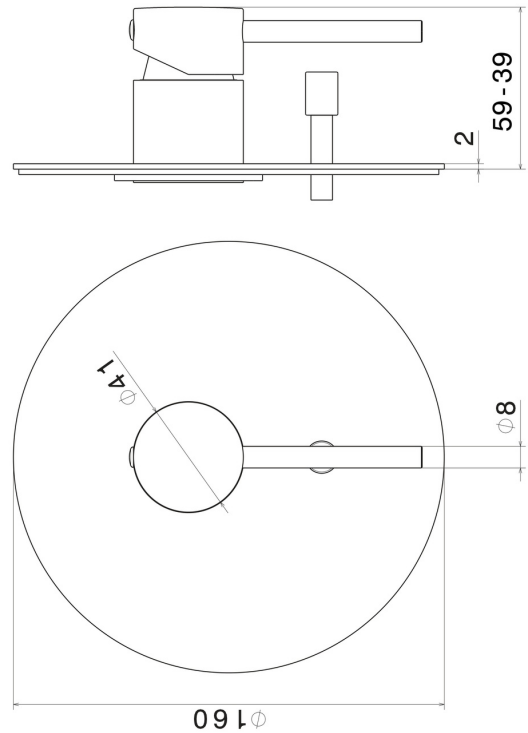

**4270E.M0.077**

Single lever concealed mixer with 2 ways out automatic diverter, 1/2" connections. External part - finish Carbon Satin

**FEATURES**

Material	<b>Brass</b>
Installation	<b>Wall concealed part</b>
Control type	<b>Single lever</b>
Diverter type	<b>Automatic diverter</b>
Outlets	<b>2 Ways Out</b>
Water mixing	<b>Mechanical</b>
Required for installation	<b><u>10843.00.000</u></b>

**TECHNICAL DRAWING**

**4270E.M0.077**

Single lever concealed mixer with 2 ways out automatic diverter, 1/2" connections. External part - finish Carbon Satin

**AVAILABLE FINISHES**

---

**M0.077**

Carbon Satin