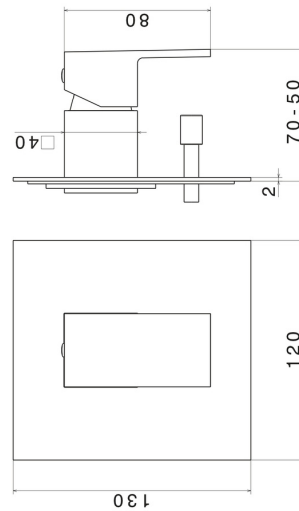

**66470E.01.093**

Single lever concealed mixer with 2 ways out automatic diverter, 1/2" connections. External part - finish Matt Black

**FEATURES**

Material	<b>Brass</b>
Installation	<b>Wall concealed part</b>
Control type	<b>Single lever</b>
Diverter type	<b>Automatic diverter</b>
Outlets	<b>2 Ways Out</b>
Water mixing	<b>Thermostatic</b>
Required for installation	<b><u>10843.00.000</u></b>

**TECHNICAL DRAWING**

**66470E.01.093**

Single lever concealed mixer with 2 ways out automatic diverter, 1/2" connections. External part - finish Matt Black

**AVAILABLE FINISHES**

---

**01.093**

Matt Black

**21.018**