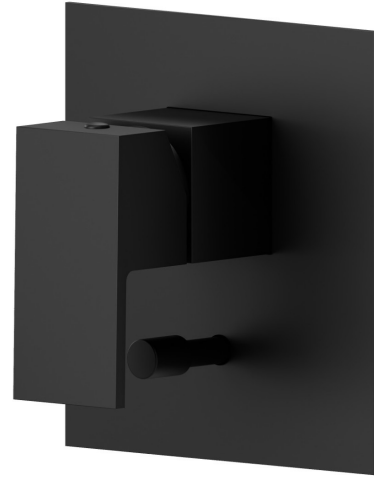

**66470E.01.093**

Single lever concealed mixer with 2 ways out automatic diverter, 1/2" connections. External part - finish Matt Black

**FEATURES**

Material	<b>Brass</b>
Installation	<b>Wall concealed part</b>
Control type	<b>Single lever</b>
Diverter type	<b>Automatic diverter</b>
Outlets	<b>2 Ways Out</b>
Water mixing	<b>Thermostatic</b>
Required for installation	<b><u>10843.00.000</u></b>

**TECHNICAL DRAWING**

**66470E.01.093**

Single lever concealed mixer with 2 ways out automatic diverter, 1/2" connections. External part - finish Matt Black

**AVAILABLE FINISHES**

---

**01.093**

Matt Black

**21.018**