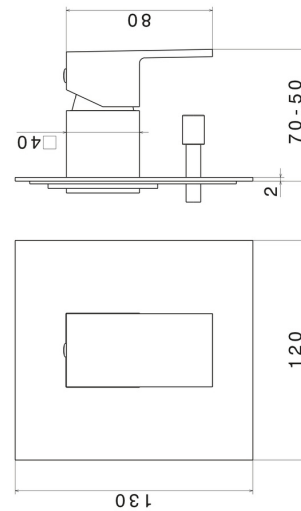

**66470E.21.018**

Single lever concealed mixer with 2 ways out automatic diverter, 1/2" connections. External part - finish Chrome

**FEATURES**

Material	<b>Brass</b>
Installation	<b>Wall concealed part</b>
Control type	<b>Single lever</b>
Diverter type	<b>Automatic diverter</b>
Outlets	<b>2 Ways Out</b>
Water mixing	<b>Thermostatic</b>
Required for installation	<b><u>10843.00.000</u></b>

**TECHNICAL DRAWING**

**66470E.21.018**

Single lever concealed mixer with 2 ways out automatic diverter, 1/2" connections. External part - finish Chrome

**AVAILABLE FINISHES**

---

**21.018**  
Chrome

**01.093**  
finish Matt Black