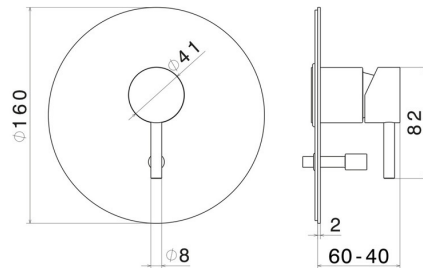

69670EX.50.050

Single lever concealed mixer with 2 ways out automatic diverter, 1/2" connections. External part - finish Stainless Steel

FEATURES

Material	Stainless Steel
Installation	Wall concealed part
Diverter type	Automatic diverter
Outlets	2 Ways Out
Water mixing	Mechanical
Required for installation	<u>10843.00.000</u>

TECHNICAL DRAWING

69670EX.50.050

Single lever concealed mixer with 2 ways out automatic diverter, 1/2" connections. External part - finish Stainless Steel

AVAILABLE FINISHES

50.050

Stainless Steel

59.064

finish PVD Brushed Gun Metal