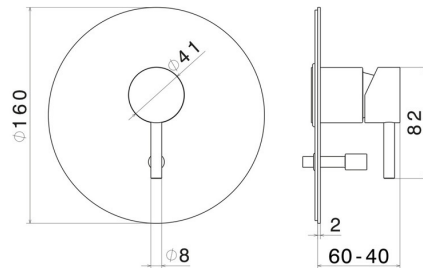

69670EX.59.064

Single lever concealed mixer with 2 ways out automatic diverter, 1/2" connections. External part - finish PVD Brushed Gun Metal

FEATURES

Material	Stainless Steel
Installation	Wall concealed part
Diverter type	Automatic diverter
Outlets	2 Ways Out
Water mixing	Mechanical
Required for installation	<u>10843.00.000</u>

TECHNICAL DRAWING

69670EX.59.064

Single lever concealed mixer with 2 ways out automatic diverter, 1/2" connections. External part - finish PVD Brushed Gun Metal

AVAILABLE FINISHES

59.064

PVD Brushed Gun Metal