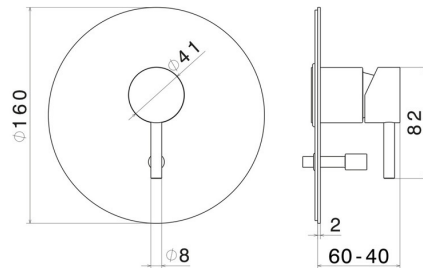

69670EX.59.067

Single lever concealed mixer with 2 ways out automatic diverter, 1/2" connections. External part - finish PVD Brushed Copper Bronze

FEATURES

Material	Stainless Steel
Installation	Wall concealed part
Diverter type	Automatic diverter
Outlets	2 Ways Out
Water mixing	Mechanical
Required for installation	<u>10843.00.000</u>

TECHNICAL DRAWING

69670EX.59.067

Single lever concealed mixer with 2 ways out automatic diverter, 1/2" connections. External part - finish PVD Brushed Copper Bronze

AVAILABLE FINISHES

59.067

PVD Brushed Copper Bronze