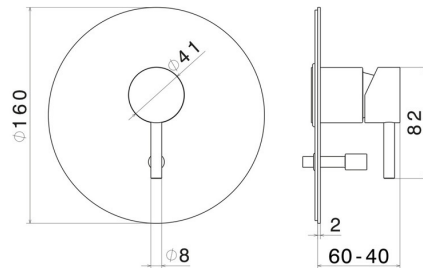

**69670EX.59.097**

Single lever concealed mixer with 2 ways out automatic diverter, 1/2" connections. External part - finish PVD Brushed Gold

**FEATURES**

Material	<b>Stainless Steel</b>
Installation	<b>Wall concealed part</b>
Diverter type	<b>Automatic diverter</b>
Outlets	<b>2 Ways Out</b>
Water mixing	<b>Mechanical</b>
Required for installation	<b><u>10843.00.000</u></b>

**TECHNICAL DRAWING**

**69670EX.59.097**

Single lever concealed mixer with 2 ways out automatic diverter, 1/2" connections. External part - finish PVD Brushed Gold

**AVAILABLE FINISHES**

---

**59.097**

PVD Brushed Gold