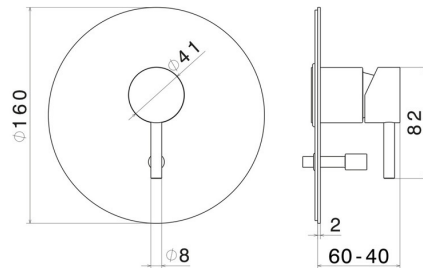

**69670EX.59.098**

Single lever concealed mixer with 2 ways out automatic diverter, 1/2" connections. External part - finish PVD Brushed Pale Gold

**FEATURES**

Material	<b>Stainless Steel</b>
Installation	<b>Wall concealed part</b>
Diverter type	<b>Automatic diverter</b>
Outlets	<b>2 Ways Out</b>
Water mixing	<b>Mechanical</b>
Required for installation	<b><u>10843.00.000</u></b>

**TECHNICAL DRAWING**

**69670EX.59.098**

Single lever concealed mixer with 2 ways out automatic diverter, 1/2" connections. External part - finish PVD Brushed Pale Gold

**AVAILABLE FINISHES**

---

**59.098**