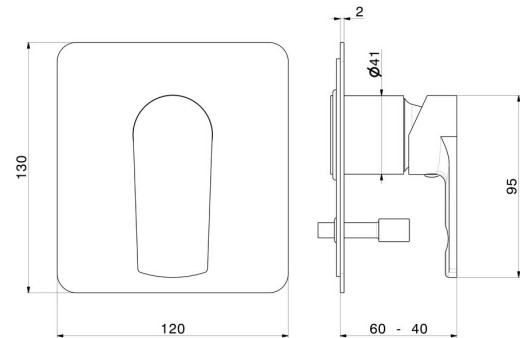

72070E.01.014

Single lever concealed mixer with 2 ways out automatic diverter, 1/2" connections. External part - finish Matt White

FEATURES

Material	Brass
Installation	Wall concealed part
Control type	Single lever
Diverter type	Automatic diverter
Outlets	2 Ways Out
Water mixing	Mechanical
Required for installation	<u>10843.00.000</u>

TECHNICAL DRAWING

72070E.01.014

Single lever concealed mixer with 2 ways out automatic diverter, 1/2" connections. External part - finish Matt White

AVAILABLE FINISHES

01.014

Matt White

01.093

finish Matt Black