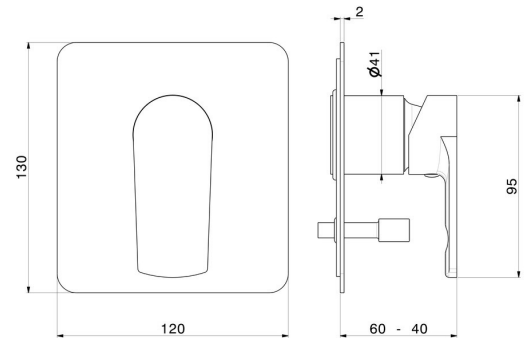

72070E.01.093

Single lever concealed mixer with 2 ways out automatic diverter, 1/2" connections. External part - finish Matt Black

FEATURES

Material	Brass
Installation	Wall concealed part
Control type	Single lever
Diverter type	Automatic diverter
Outlets	2 Ways Out
Water mixing	Mechanical
Required for installation	<u>10843.00.000</u>

TECHNICAL DRAWING

72070E.01.093

Single lever concealed mixer with 2 ways out automatic diverter, 1/2" connections. External part - finish Matt Black

AVAILABLE FINISHES

01.093

Matt Black

01.014

finish Matt White