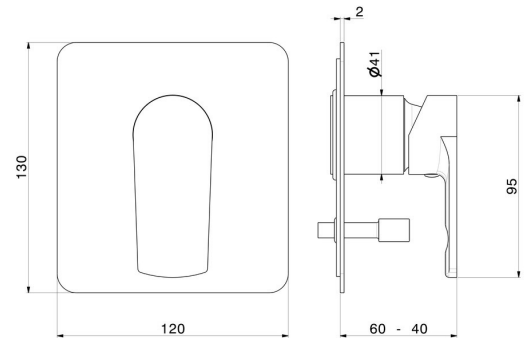

72070E.21.018

Single lever concealed mixer with 2 ways out automatic diverter, 1/2" connections. External part - finish Chrome

FEATURES

Material	Brass
Installation	Wall concealed part
Control type	Single lever
Diverter type	Automatic diverter
Outlets	2 Ways Out
Water mixing	Mechanical
Required for installation	<u>10843.00.000</u>

TECHNICAL DRAWING

72070E.21.018

Single lever concealed mixer with 2 ways out automatic diverter, 1/2" connections. External part - finish Chrome

AVAILABLE FINISHES

21.018
Chrome

01.014
finish Matt White

01.093
finish Matt Black