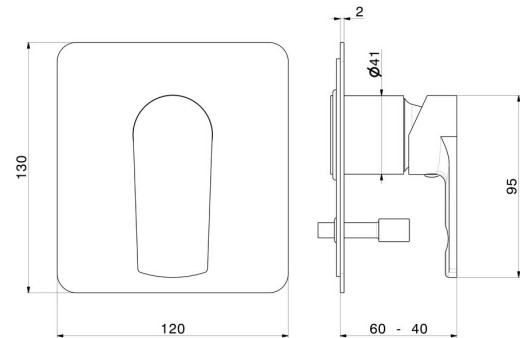

**72070E.59.064**

Single lever concealed mixer with 2 ways out automatic diverter, 1/2" connections. External part - finish PVD Brushed Gun Metal

**FEATURES**

Material	<b>Brass</b>
Installation	<b>Wall concealed part</b>
Control type	<b>Single lever</b>
Diverter type	<b>Automatic diverter</b>
Outlets	<b>2 Ways Out</b>
Water mixing	<b>Mechanical</b>
Required for installation	<b><u>10843.00.000</u></b>

**TECHNICAL DRAWING**

**72070E.59.064**

Single lever concealed mixer with 2 ways out automatic diverter, 1/2" connections. External part - finish PVD Brushed Gun Metal

**AVAILABLE FINISHES**

---

**59.064**