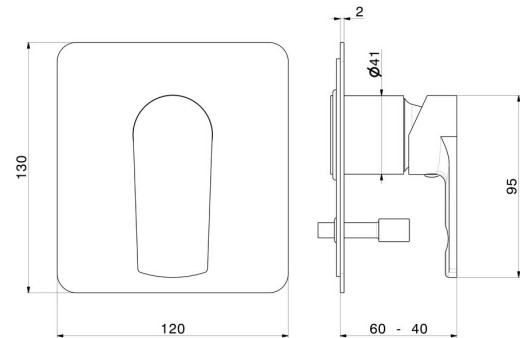

**72070E.59.066**

Single lever concealed mixer with 2 ways out automatic diverter, 1/2" connections. External part - finish PVD Brushed steel

**FEATURES**

Material	<b>Brass</b>
Installation	<b>Wall concealed part</b>
Control type	<b>Single lever</b>
Diverter type	<b>Automatic diverter</b>
Outlets	<b>2 Ways Out</b>
Water mixing	<b>Mechanical</b>
Required for installation	<b><u>10843.00.000</u></b>

**TECHNICAL DRAWING**

**72070E.59.066**

Single lever concealed mixer with 2 ways out automatic diverter, 1/2" connections. External part - finish PVD Brushed steel

**AVAILABLE FINISHES**

---

**59.066**

PVD Brushed steel