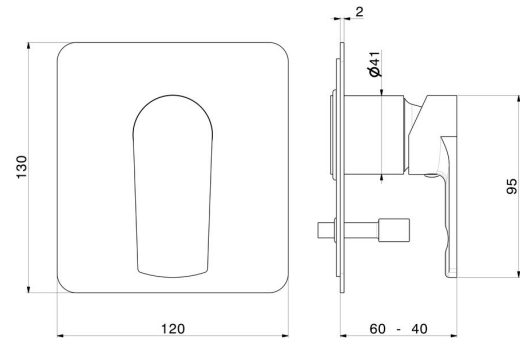

**72070E.59.067**

Single lever concealed mixer with 2 ways out automatic diverter, 1/2" connections. External part - finish PVD Brushed Copper Bronze

PVD Brushed Copper Bronze

**FEATURES**

Material	<b>Brass</b>
Installation	<b>Wall concealed part</b>
Control type	<b>Single lever</b>
Diverter type	<b>Automatic diverter</b>
Outlets	<b>2 Ways Out</b>
Water mixing	<b>Mechanical</b>
Required for installation	<b><u>10843.00.000</u></b>

**TECHNICAL DRAWING**

**72070E.59.067**

Single lever concealed mixer with 2 ways out automatic diverter, 1/2" connections. External part - finish PVD Brushed Copper Bronze

**AVAILABLE FINISHES**

---

**59.067**