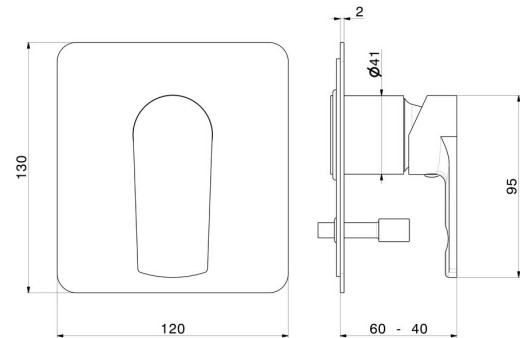

72070E.59.097

Single lever concealed mixer with 2 ways out automatic diverter, 1/2" connections. External part - finish PVD Brushed Gold

FEATURES

Material	Brass
Installation	Wall concealed part
Control type	Single lever
Diverter type	Automatic diverter
Outlets	2 Ways Out
Water mixing	Mechanical
Required for installation	<u>10843.00.000</u>

TECHNICAL DRAWING

 **AR Preview**
try it in your home

More Details
on our [website](#)

72070E.59.097

Single lever concealed mixer with 2 ways out automatic diverter, 1/2" connections. External part - finish PVD Brushed Gold