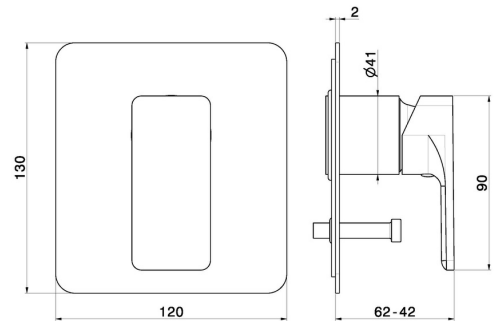

72670E.01.014

Single lever concealed mixer with 2 ways out automatic diverter, 1/2" connections. External part - finish Matt White

FEATURES

Material	Brass
Installation	Wall concealed part
Control type	Single lever
Outlets	2 Ways Out
Water mixing	Mechanical
Required for installation	<u>10843.00.000</u>

TECHNICAL DRAWING

72670E.01.014

Single lever concealed mixer with 2 ways out automatic diverter, 1/2" connections. External part - finish Matt White

AVAILABLE FINISHES

01.014

Matt White

01.093

finish Matt Black